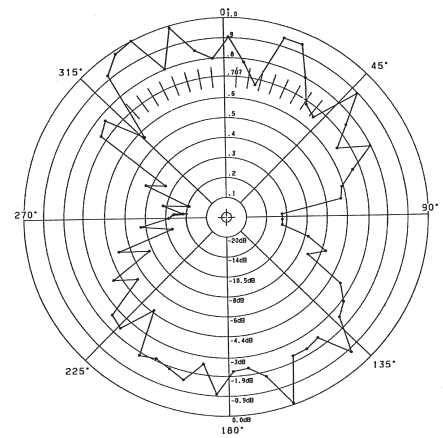

WINEGARD®

Telemetry Antenna

Model TL-6025

Winegard's medical telemetry antenna, TL-6025, offers outstanding performance. Designed for performance on WMTS band.

Specifications for TL-6025

Band Pass	608-614 MHz
Connection:	F-type 75 ohm
Mating Connector:	Compression type recommended
.....	(torque to 30 inch lbs recommended)
Dimensions	Height: 2.0"
	Diameter: 10.75"
	Weight: 4.0 oz
	Material: Centrex 811
	Color: Cool Gray 1C
Polar Pattern	PDF'S available
Carton Dimensions	13.25" x 11.75" x 7.0", 10 per carton

608 MHz

611 MHz

614 MHz