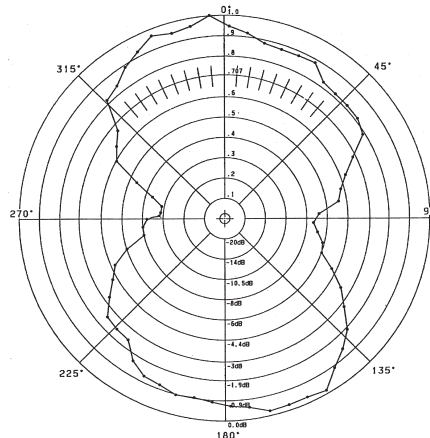

WINEGARD®

Telemetry Antenna

Model TL-6025

Winegard's medical telemetry antenna, TL-6025, offers outstanding performance. Designed for performance on WMTS band.

Specifications for TL-6025

Band Pass	608-614 MHz
Connection:	F-type 75 ohm
Mating Connector:	Compression type recommended
.....	(torque to 30 inch lbs recommended)
Dimensions	Height: 2.0"
	Diameter: 10.75"
	Weight: 4.0 oz
	Material: Centrex 811
	Color: Cool Gray 1C
Polar Pattern	PDF'S available
Carton Dimensions	13.25" x 11.75" x 7.0", 10 per carton

608 MHz

611 MHz

614 MHz