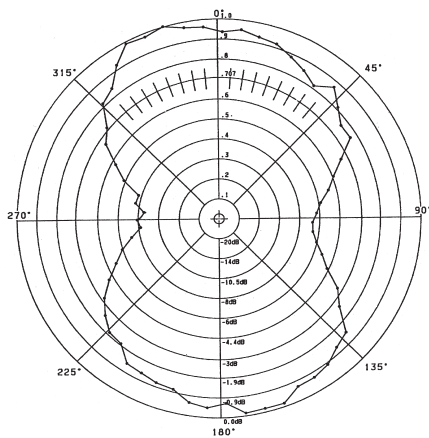

WINEGARD®

Telemetry Antenna

Model TL-6025

Winegard's medical telemetry antenna, TL-6025, offers outstanding performance. Designed for performance on WMTS band.

Specifications for TL-6025

Band Pass	608-614 MHz
Connection:	F-type 75 ohm
Mating Connector:	Compression type recommended
.....	(torque to 30 inch lbs recommended)
Dimensions	Height: 2.0"
	Diameter: 10.75"
	Weight: 4.0 oz
	Material: Centrex 811
	Color: Cool Gray 1C
Polar Pattern	PDF'S available
Carton Dimensions	13.25" x 11.75" x 7.0", 10 per carton

608 MHz

611 MHz

614 MHz