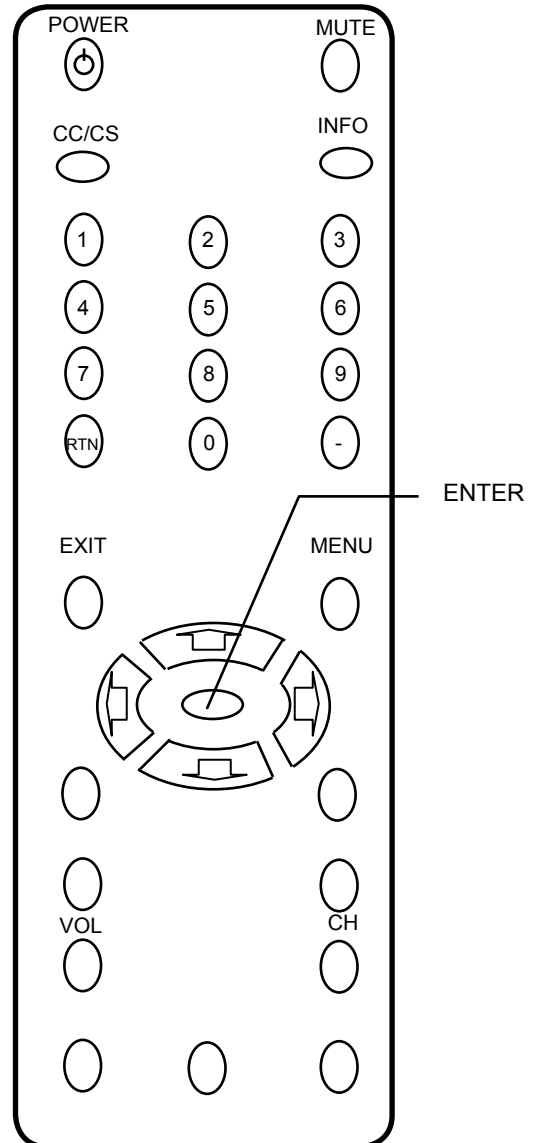

WINEGARD®

PARENTAL LOCKS FOR RC-1010

To access the Parental Locks on the RC-1010:

Press [Menu]

In the main menu select LOCK
The RC-1010 will require a password to enter the LOCK menu.

The Default Password is

The LOCK menu consists of:

- Rating
- Password
- Reset Box

Rating:

BLOCK ALL		UNBLOCK ALL				
MPAA	USTV	FV	D	L	S	V
G	TV-Y					
PG	TV-Y7					
PG-13	TV-G					
R	TV-PG					
NC-17	TV-14					
X	TV-MA					

*Explanations for each rating are listed on page 2.

Use the arrow keys to highlight the desired rating level and press [Enter] to toggle the lock on/off.

When choosing to lock a rating, choose the most restrictive rating and all ratings below that level will also be locked.
For example:

Locking TV-G will also lock:

- TV-PG
- TV-14
- TV-MA

Password:

To change a password, enter a new password and confirm it by entering it a second time.

Reset Box:

This will return the RC-1010 to Factory Defaults.

Clearing all scanned channels

Resetting the password to

Select YES to restore defaults.	
YES	NO